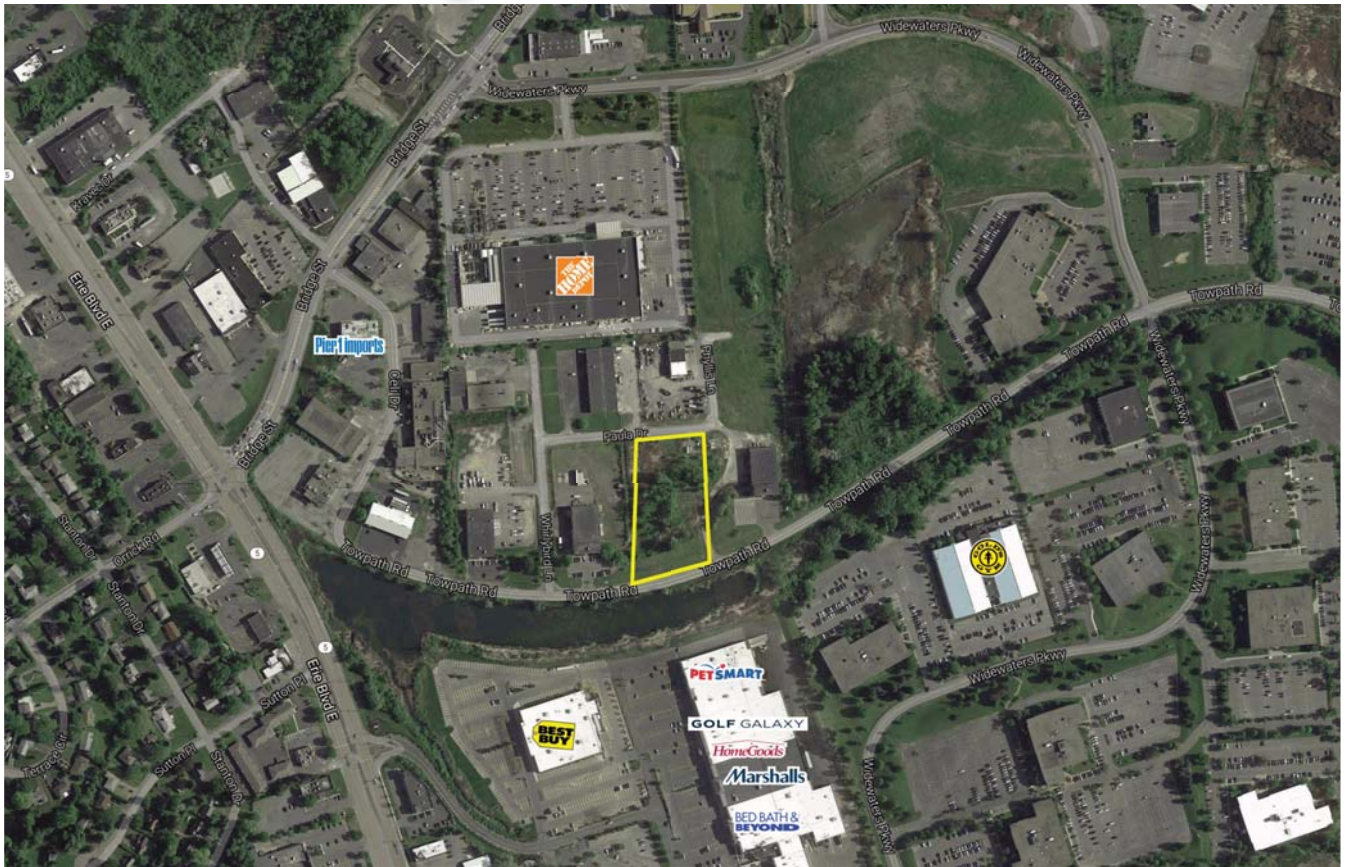

Towpath Vacant Land

6561 Towpath Road
Syracuse, New York

Location:

- High visibility and traffic location
- Near entrance to Widewaters Office Park
- Offers easy access to Gold's Gym, restaurants, banks, post office, and services offered on Erie Boulevard