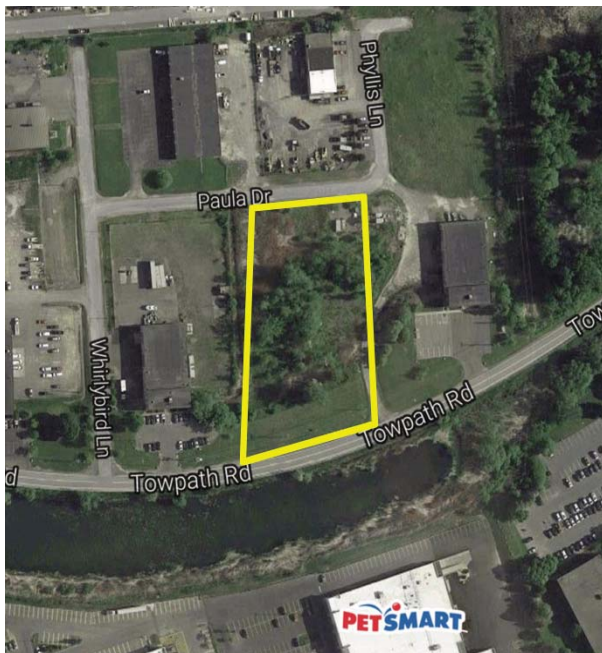

Towpath Vacant Land

6561 Towpath Road
Syracuse, New York

Location:

- High visibility and traffic location
- Near entrance to Widewaters Office Park
- Offers easy access to Gold's Gym, restaurants, banks, post office, and services offered on Erie Boulevard