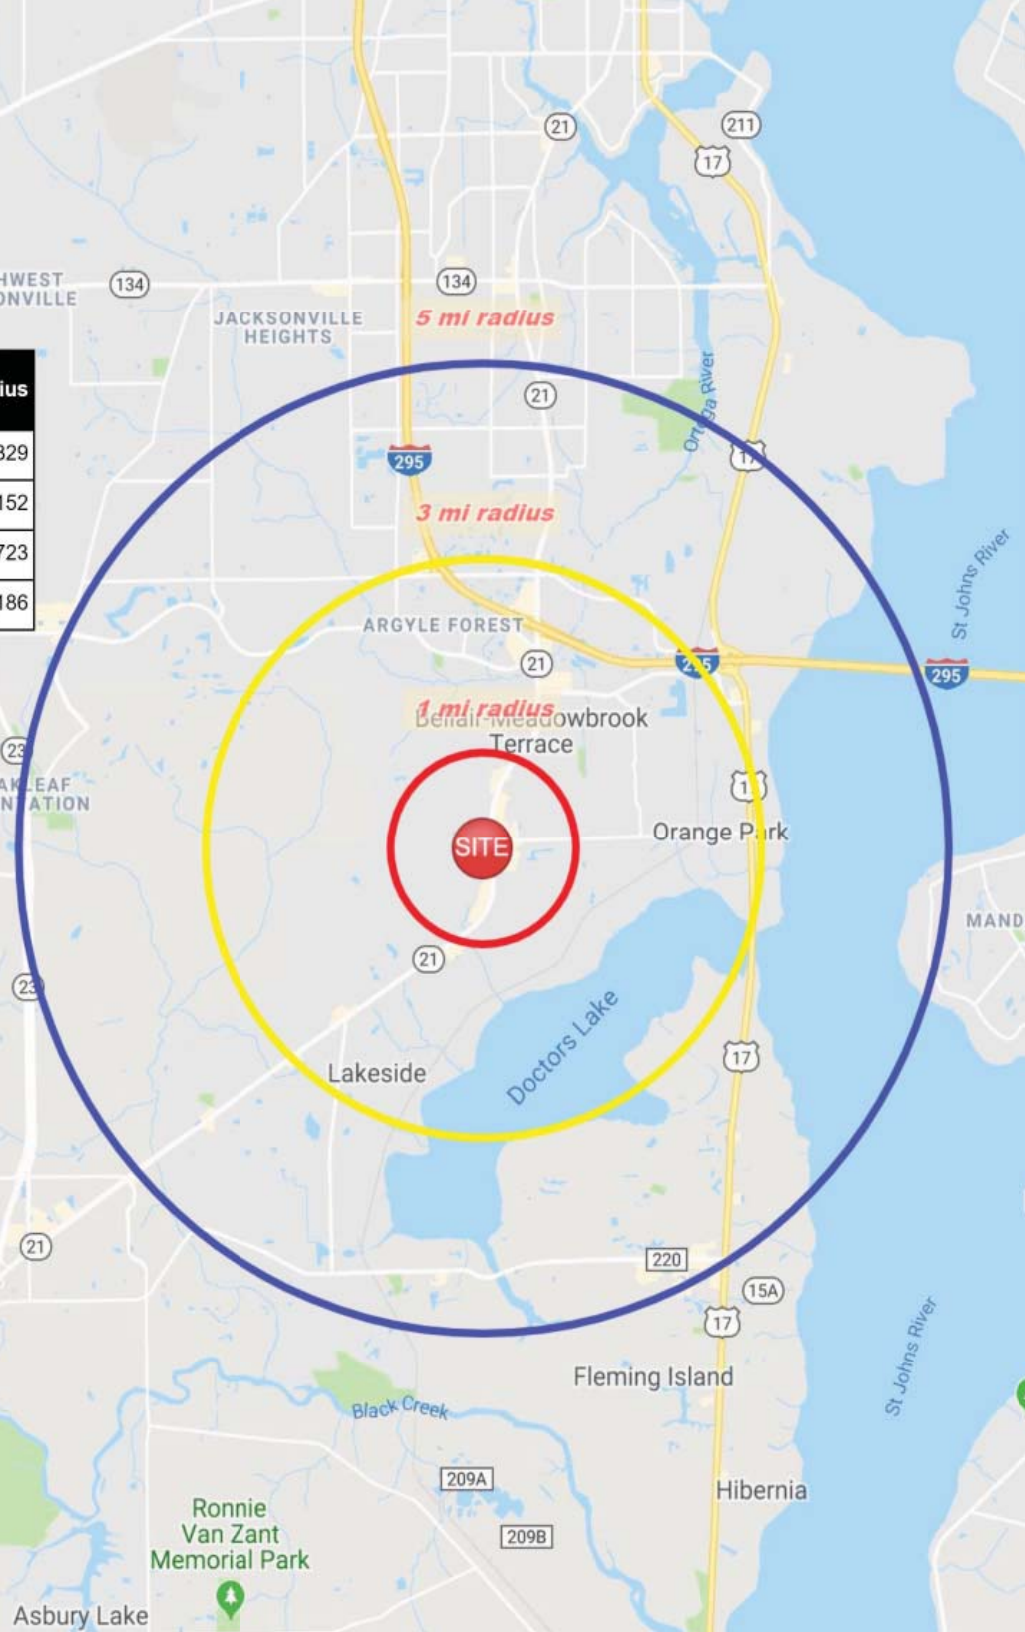

### POPULATION

1 Miles: 10,122  
3 Miles: 56,925  
5 Miles: 139,329

# Jacksonville

Orange Park

Bellair-Meadowbrook Terrace

Lakeside

MANDARIN

Fruit Cove

Blount Island

FIVE POINTS

SAN MARCO

ARLINGTON

WESTSIDE

OAKLEAF PLANTATION

Atlanta BEACHES

Nept

Jac

Nocate

1 mi radius

3 mi radius

5 mi radius

SITE

Denair Meadowbrook Terrace

ARGYLE FOREST

JACKSONVILLE HEIGHTS

SOUTHWEST JACKSONVILLE