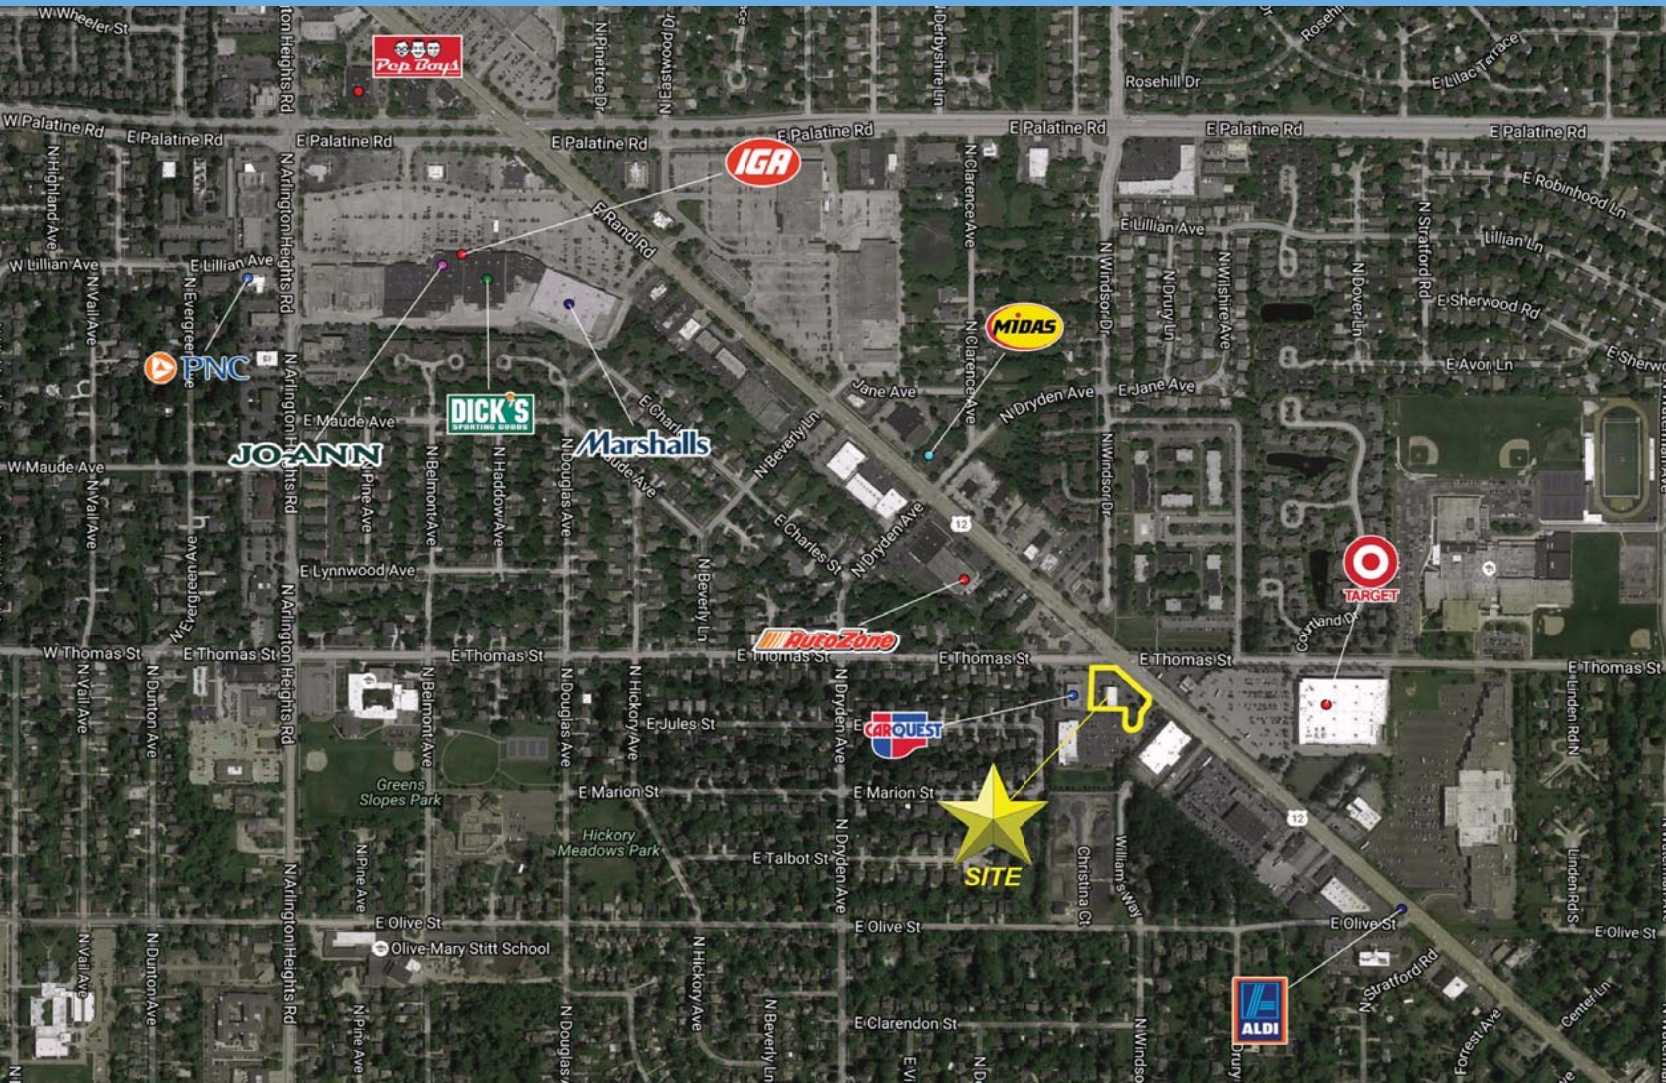

Arlington Heights, Illinois

1432 E RAND ROAD

4,542 SF AVAILABLE

DEMOGRAPHICS

POPULATION

1 Miles: 12,015
3 Miles: 123,373
5 Miles: 328,663

HOUSEHOLDS

1 Miles: 4,965
3 Miles: 52,431
5 Miles: 135,502

AVG HH INCOME

1 Miles: \$99,607
3 Miles: \$114,883
5 Miles: \$105,481

CONTACT:
JIM LAVELLE
Office: (315) 445-8613
Mobile: (315) 263-6326
jlavelle@widewaters.com

TRACY LAUER
Office: (315) 445-8631
Mobile: (315) 382-1373
tlauer@widewaters.com

PROPERTY ADDRESS:
1432 E Rand Road
Arlington Heights, IL 60004

WIDEWATERS
www.widewaters.com

Chicago

1432 E Rand Rd Arlington Heights, IL 60004	1 mi radius	3 mi radius	5 mi radius
Population	12,015	123,373	328,663
Households	4,954	52,431	135,502
Average HH Income	\$126,872	\$114,883	\$105,481
Median HH Income	\$99,607	\$94,305	\$87,215