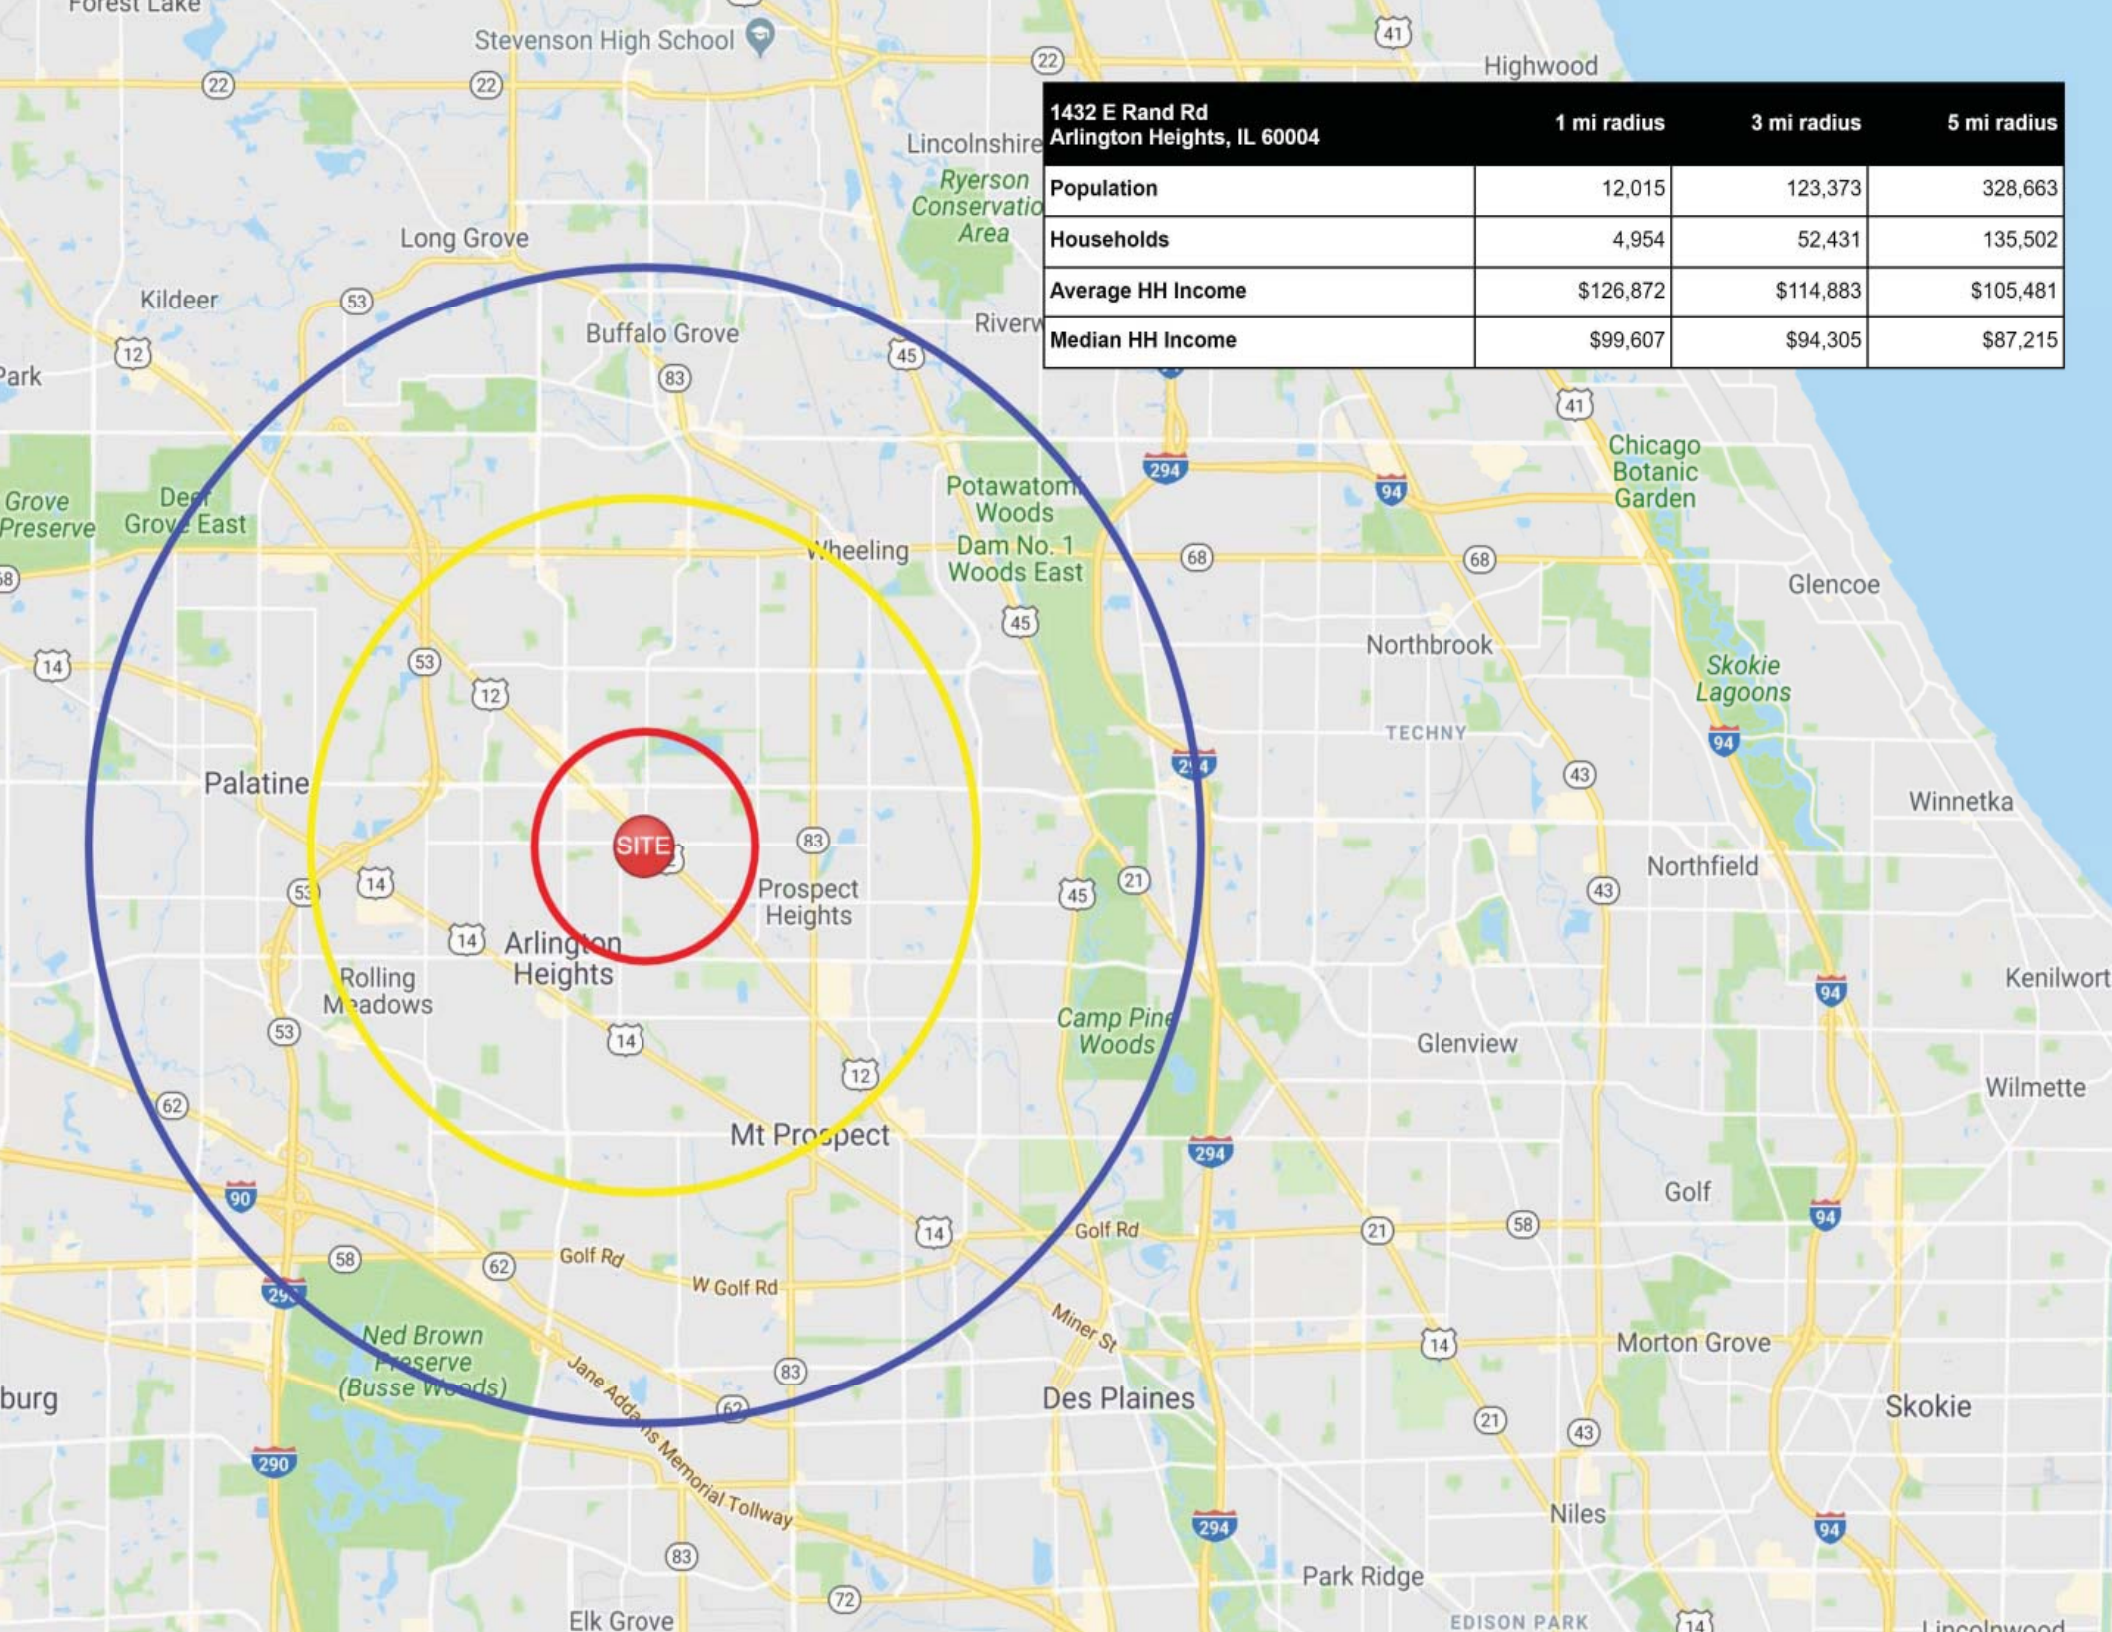

Arlington Heights, Illinois

1432 E RAND ROAD

4,542 SF AVAILABLE

DEMOGRAPHICS

POPULATION

1 Miles: 12,015
3 Miles: 123,373
5 Miles: 328,663

HOUSEHOLDS

1 Miles: 4,965
3 Miles: 52,431
5 Miles: 135,502

AVG HH INCOME

1 Miles: \$99,607
3 Miles: \$114,883
5 Miles: \$105,481

CONTACT:
JIM LAVELLE
Office: (315) 445-8613
Mobile: (315) 263-6326
jlavelle@widewaters.com

TRACY LAUER
Office: (315) 445-8631
Mobile: (315) 382-1373
tlauer@widewaters.com

PROPERTY ADDRESS:
1432 E Rand Road
Arlington Heights, IL 60004

WIDEWATERS
www.widewaters.com

Chicago

1432 E Rand Rd Arlington Heights, IL 60004	1 mi radius	3 mi radius	5 mi radius
Population	12,015	123,373	328,663
Households	4,954	52,431	135,502
Average HH Income	\$126,872	\$114,883	\$105,481
Median HH Income	\$99,607	\$94,305	\$87,215